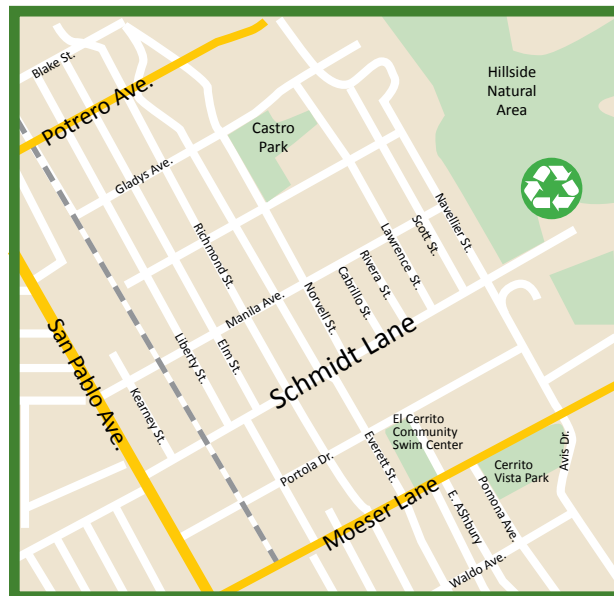

LOCATION:

7501 Schmidt Lane
El Cerrito, CA
510-215-4350

HOURS

Monday–Friday:
8:00 a.m. to 5:45 p.m.

Saturday–Sunday:
9:00 a.m. to 4:45 p.m.

www.ecrecycling.org

Closed on all major holidays and observances.

SPECIAL EVENTS & TOURS